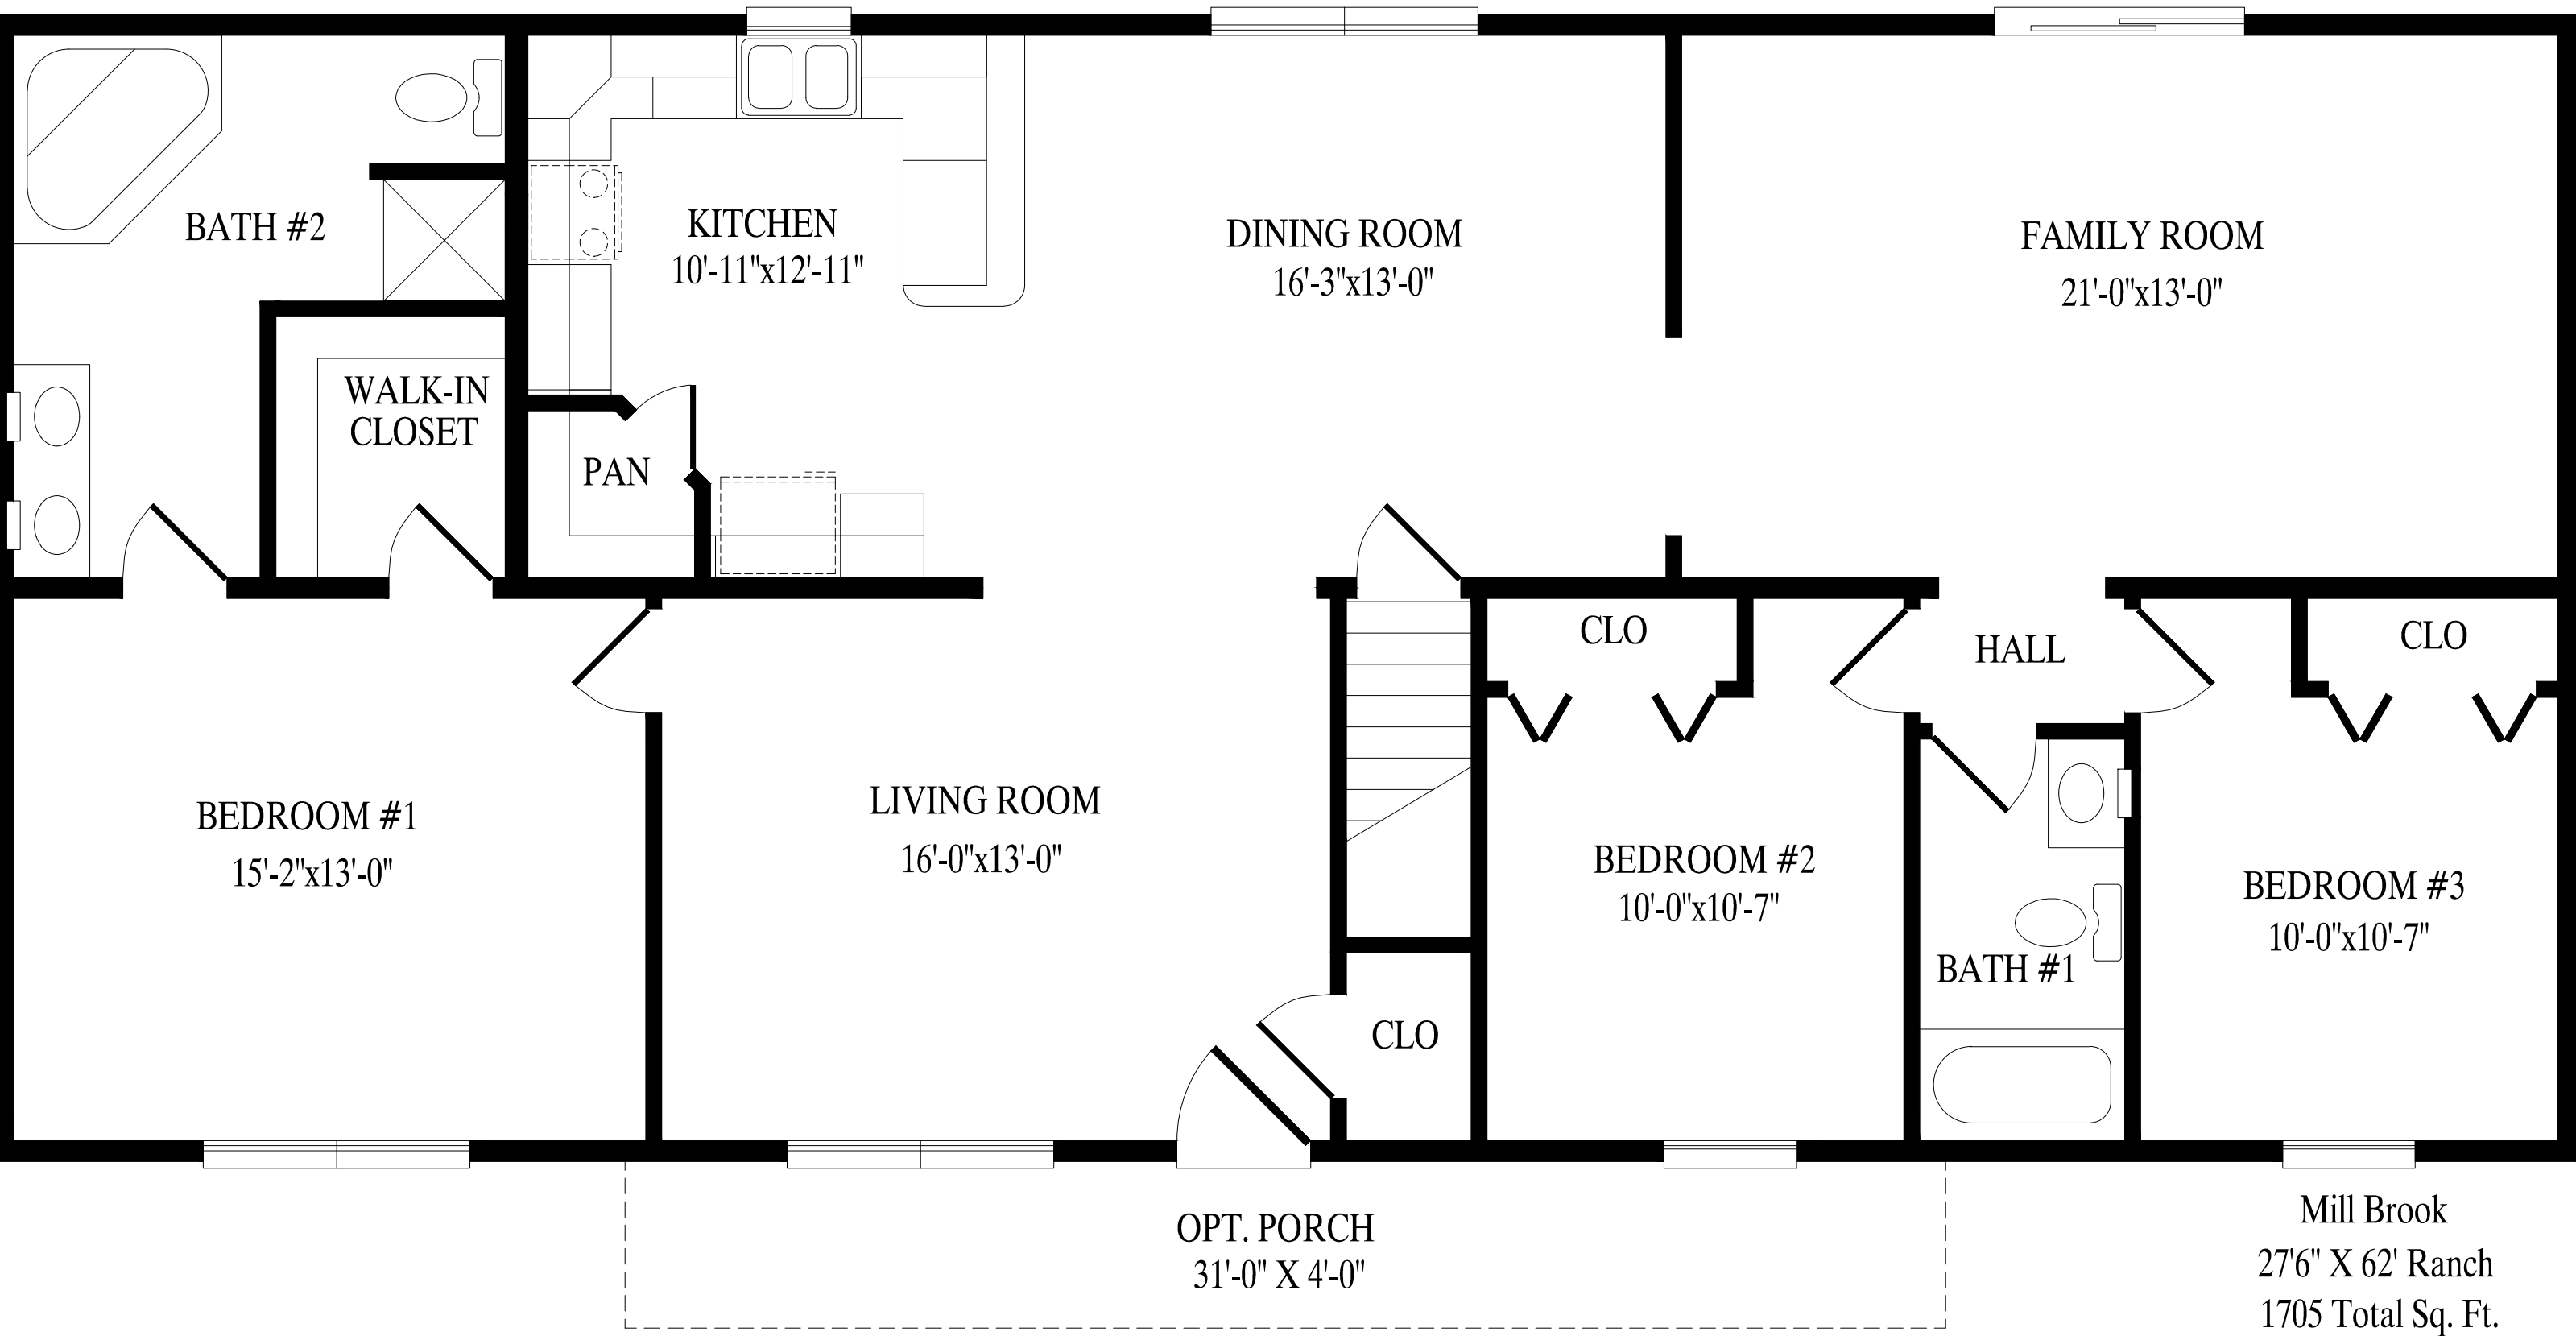

“Mill Brook”

Mill Brook
27'6" X 62' Ranch
1705 Total Sq. Ft.